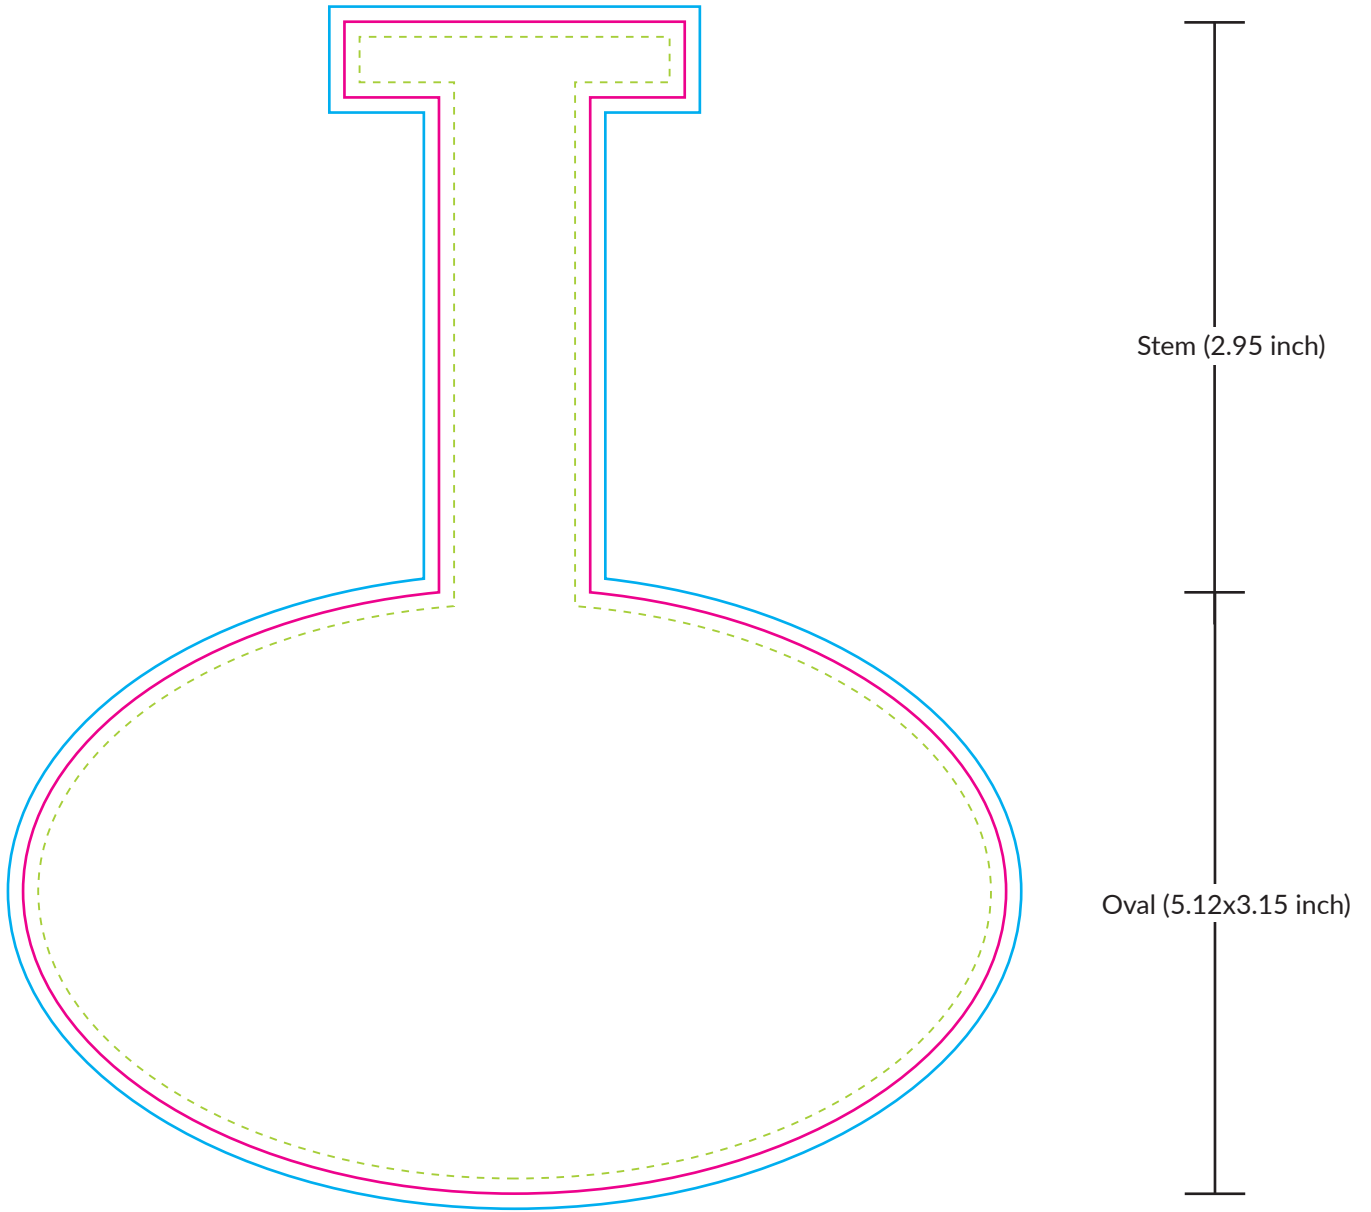

Wobbler Template : 5.12 x 3.15 inch Oval

Trim : 5.12x6.1 inch

Bleed : 5.27x6.25 inch (0.1 inch on each side of trim line)

Safe Area : 4.97x5.95 inch (internal bleed)

Trim

This line is where we aim to cut (actual cutting line).

Bleed

0.1 inch bleed is required for the printing process.

Please make sure background needs to extend into the bleed area, the bleed ensures unprinted white edges after trimming.

Safe Area

Please make sure all important information and graphics are contained in this box otherwise you risk losing it.